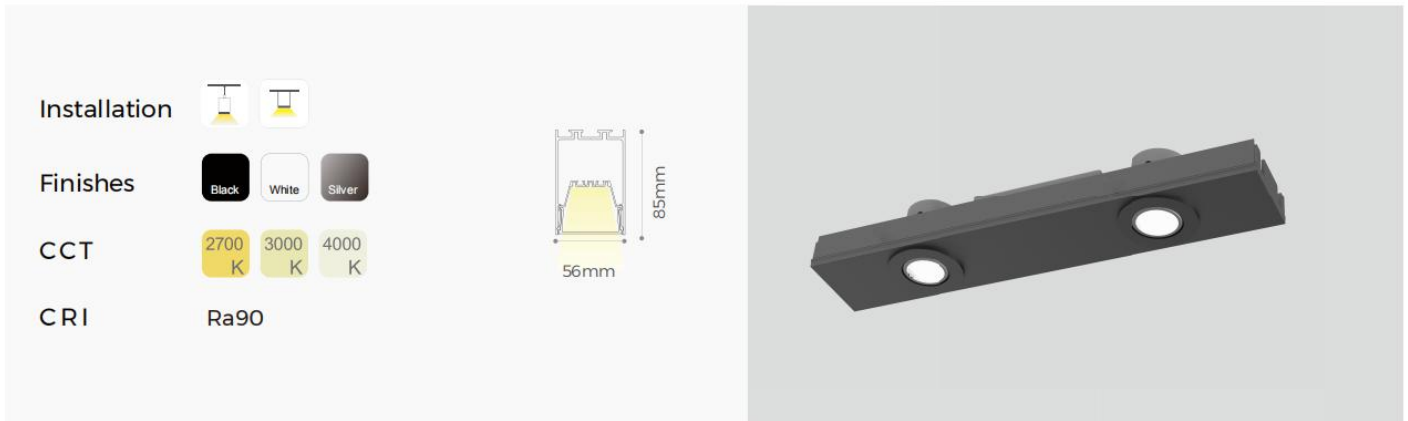

# Specification

# M60SF-35RB - Recessed Spotlight

- AL6063-T5 aluminum profile with high-quality surface treatment process, multiple colors optional, such as black, white, silver etc.
- High light efficacy design, up to 125 lm/W.
- Five standard corner styles options (L-type, X-type, T-type), realize free splicing in three-dimensional and plane.
- Multiple optical styles optional (diffuser, microprism, grating 12°/24°/38°, asymmetric, double asymmetric, spotlight, downlight etc.), meet the needs of multiple applications.
- Support 0-10V & bluetooth dimming control