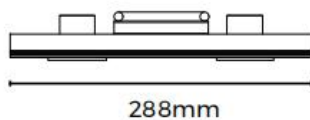

Modular specification:

Basic