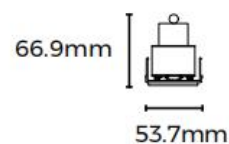

M60SF-35RB - Recessed Spotlight

- AL6063-T5 aluminum profile with high-quality surface treatment process, multiple colors optional, such as black, white, silver etc.
- High light efficacy design, up to 125 lm/W.
- Five standard corner styles options (L-type, X-type, T-type), realize free splicing in three-dimensional and plane.
- Multiple optical styles optional (diffuser, microprism, grating 12°/24°/38°, asymmetric, double asymmetric, spotlight, downlight etc.), meet the needs of multiple applications.
- Support 0-10V & bluetooth dimming control

Modular specification:

Basic

Bluetooth