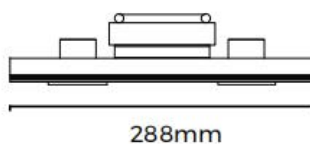

M60SF-35RB - Recessed Spotlight

- AL6063-T5 aluminum profile with high-quality surface treatment process, multiple colors optional, such as black, white, silver etc.
- High light efficacy design, up to 125 lm/W.
- Five standard corner styles options (L-type, X-type, T-type), realize free splicing in three-dimensional and plane.
- Multiple optical styles optional (diffuser, microprism, grating 12°/24°/38°, asymmetric, double asymmetric, spotlight, downlight etc.), meet the needs of multiple applications.
- Support 0-10V & bluetooth dimming control

Modular specification:

Basic

Bluetooth