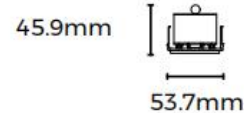

Modular specification:

Basic