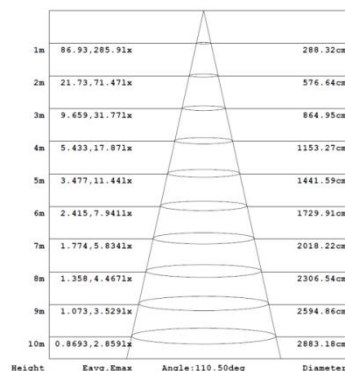

Details

Standard Configuration

Picture	Item	Parameter
	①Profile	Material: AL6063-T5 Profile weight: 0.775kg/2.5m Size: L2500*W30*H30mm Surface processing: Anodizing
	②Cover	Type: Frosted diffuse Material: PC Light transmittance : 85% Size : L2500*W28.9*H28.9mm (shrink) 0.8mm/m when the temperature rises (drops) 10°C.
	③End caps	Size : L30*W30*H5mm

Optional Accessories

Picture	Item	Parameter
	④FPC strip D6280-24V-10mm	Material : FPC , CCT : 2700/3000/4000/6000K ; Ra > 90; Voltage:24V ; Power : 15W/m ; Lumen : 1508Lm/m ; PCB width : 10mm ; Minimum cut : 50mm ;
	⑤End cap with hole	Size : L30*W30*H5mm
	⑥clips	Size : L31*W31*H14mm

Optical Parameter

The testing result of 1M luminaire (with " D6280-24V-10mm " and diffuser)

Package

Mode 1 :

Mode 2 :

Components	Packaging material	Size(mm)	NW(kg)	GW(kg)	Content
Single piece	Hat box	2580*52*43mm	1.05	2.24	1pcs/box
Whole bundle	Hat box	2580*250*165mm	12.6	28.88	12pcs/box
Whole box packaging	Paper box	2580*95*100mm	4.2	7.2	4pcs/box