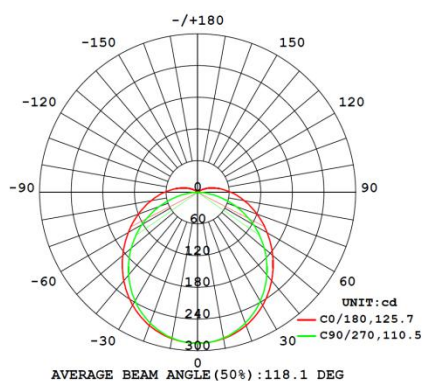

Details

Standard Configuration

Picture	Item	Parameter
	①Profile	Material: AL6063-T5 Profile weight: 0.775kg/2.5m Size: L2500*W30*H30mm Surface processing: Anodizing
	②Cover	Type: Frosted diffuse Material: PC Light transmittance : 85% Size : L2500*W28.9*H28.9mm (shrink) 0.8mm/m when the temperature rises (drops) 10°C.
	③End caps	Size : L30*W30*H5mm

Optional Accessories

Picture	Item	Parameter
	④FPC strip D6280-24V-10mm	Material : FPC , CCT : 2700/3000/4000/6000K ; Ra > 90; Voltage:24V ; Power : 15W/m ; Lumen : 1508Lm/m ; PCB width : 10mm ; Minimum cut : 50mm ;
	⑤End cap with hole	Size : L30*W30*H5mm
	⑥clips	Size : L31*W31*H14mm

Optical Parameter

The testing result of 1M luminaire (with " D6280-24V-10mm " and diffuser)

Package

Mode 1 :

Mode 2 :

Components	Packaging material	Size(mm)	NW(kg)	GW(kg)	Content
Single piece	Hat box	2580*52*43mm	1.05	2.24	1pcs/box
Whole bundle	Hat box	2580*250*165mm	12.6	28.88	12pcs/box
Whole box packaging	Paper box	2580*95*100mm	4.2	7.2	4pcs/box