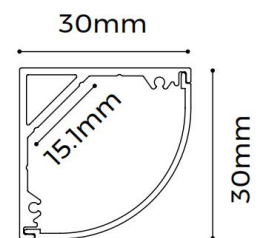

Details

Standard Configuration

Picture	Item	Parameter
	①Profile	Material: AL6063-T5 Profile weight: 0.775kg/2.5m Size: L2500*W30*H30mm Surface processing: Anodizing
	②Cover	Type: Frosted diffuse Material: PC Light transmittance : 85% Size : L2500*W28.9*H28.9mm (shrink) 0.8mm/m when the temperature rises (drops) 10°C.
	③End caps	Size : L30*W30*H5mm

Optional Accessories

Picture	Item	Parameter
	④FPC strip D6280-24V-10mm	Material : FPC , CCT : 2700/3000/4000/6000K ; Ra > 90; Voltage:24V ; Power : 15W/m ; Lumen : 1508Lm/m ; PCB width : 10mm ; Minimum cut : 50mm ;
	⑤End cap with hole	Size : L30*W30*H5mm
	⑥clips	Size : L31*W31*H14mm

Optical Parameter

The testing result of 1M luminaire (with " D6280-24V-10mm " and diffuser)

Package

Mode 1 :

Mode 2 :

Components	Packaging material	Size(mm)	NW(kg)	GW(kg)	Content
Single piece	Hat box	2580*52*43mm	1.05	2.24	1pcs/box
Whole bundle	Hat box	2580*250*165mm	12.6	28.88	12pcs/box
Whole box packaging	Paper box	2580*95*100mm	4.2	7.2	4pcs/box