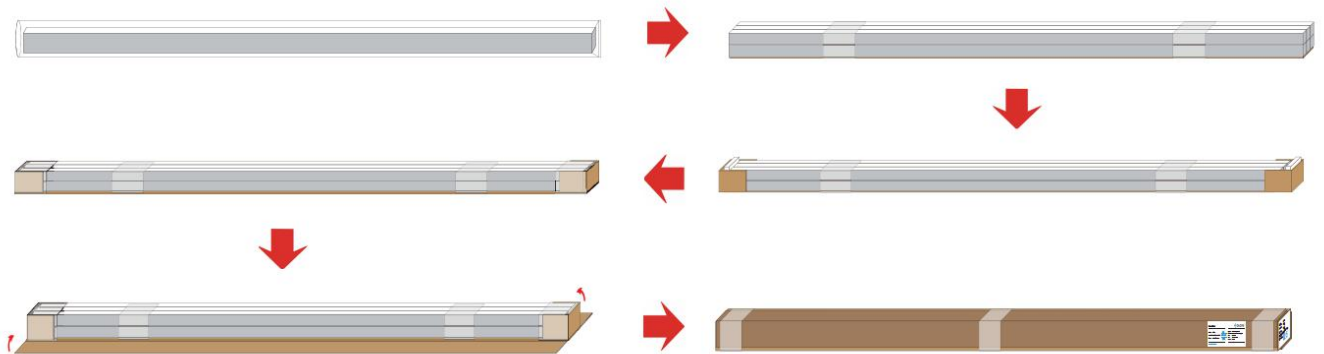

Details

Standard Configuration

Picture	Item	Parameter
	①Profile	Material: AL6063-T5 Profile weight: 0.775kg/2.5m Size: L2500*W30*H30mm Surface processing: Anodizing
	②Cover	Type: Frosted diffuse Material: PC Light transmittance : 85% Size : L2500*W28.9*H28.9mm (shrink) 0.8mm/m when the temperature rises (drops) 10°C.
	③End caps	Size : L30*W30*H5mm

Optional Accessories

Picture	Item	Parameter
	④FPC strip D6280-24V-10mm	Material : FPC , CCT : 2700/3000/4000/6000K ; Ra > 90; Voltage:24V ; Power : 15W/m ; Lumen : 1508Lm/m ; PCB width : 10mm ; Minimum cut : 50mm ;
	⑤End cap with hole	Size : L30*W30*H5mm
	⑥clips	Size : L31*W31*H14mm

Optical Parameter

The testing result of 1M luminaire (with " D6280-24V-10mm " and diffuser)

Package

Mode 1 :

Mode 2 :

Components	Packaging material	Size(mm)	NW(kg)	GW(kg)	Content
Single piece	Hat box	2580*52*43mm	1.05	2.24	1pcs/box
Whole bundle	Hat box	2580*250*165mm	12.6	28.88	12pcs/box
Whole box packaging	Paper box	2580*95*100mm	4.2	7.2	4pcs/box