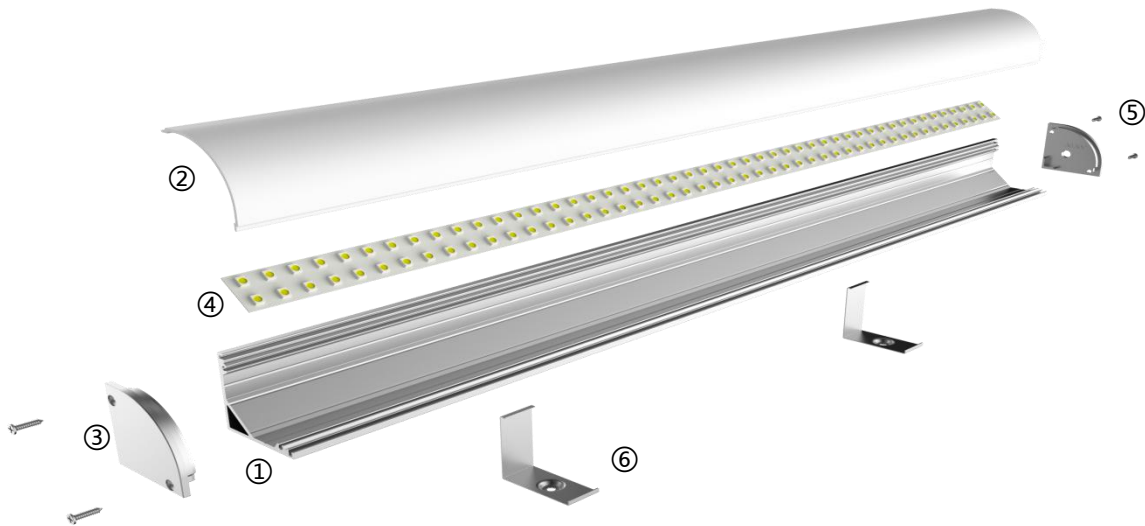

Specification

Integrated Furniture Lighting

LG3030C

LG3030C

Features

DLS1.0, a special local auxiliary lighting system, can be widely used in various interior decoration scenarios and local light spaces. A touch of auxiliary decorative lighting in addition to the basic lighting creates different atmospheres and visual enjoyment.

Embellish life with light that follows you whenever you go.

- 1、 “Dots-free”lighting
Perfect homogenous lighting.
- 2、 Various diffuser options
Several options of diffusers, In various shapes and light distribution plans Complete with everything needed
- 3、 “Two” end caps
Two options of end cap for two ways of wire outgoing, Close-fitting design without screws makes installation much easier
- 4、 Various installation methods
A wide range of installation accessories wider applications
- 5、 “One” cut,
Consistent length between diffuser and profile
- 6、 Smart control for unlimited possibilities
Perfectly match the profiles like customized, Control by hand sweep or touching

Details

Standard Configuration

Picture	Item	Parameter
	①Profile	Material: AL6063-T5 Profile weight: 0.775kg/2.5m Size: L2500*W30*H30mm Surface processing: Anodizing
	②Cover	Type: Frosted diffuse Material: PC Light transmittance : 85% Size : L2500*W28.9*H28.9mm (shrink) 0.8mm/m when the temperature rises (drops) 10°C.
	③End caps	Size : L30*W30*H5mm

Optional Accessories

Picture	Item	Parameter
	④FPC strip D6280-24V-10mm	Material : FPC , CCT : 2700/3000/4000/6000K ; Ra > 90; Voltage:24V ; Power : 15W/m ; Lumen : 1508Lm/m ; PCB width : 10mm ; Minimum cut : 50mm ;
	⑤End cap with hole	Size : L30*W30*H5mm
	⑥clips	Size : L31*W31*H14mm