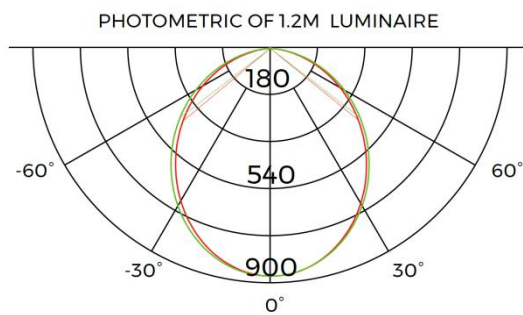

## Standard Configuration

Picture	Item	Parameter
	①Profile /②Carrier	Profile weight: 2.0825kg/2.5m Size: L2500*W33*H60mm Material: AL6063-T5 Surface processing: Anodizing
	③Cover	Type: Frosted diffuser Material: PC Light transmittance: 75% Size: L2500*W26.6*H10.2mm PC Feature: The diffuser will extend (shrink) 0.8mm/m when the temperature raises (drops) 10°C.
	④End cap	Model: EC-LS5470(F)FSS Size: L54*W70*H10.5mm
	⑥Install screw	Model: CL-01 Size: M3.5*40mm
	⑦Cable clip	Model: BG-01

## Optical Parameter

D8160-24V-8mm light source, frosted diffuser

1m	312.8,877.3lx	243.14cm
2m	78.20,219.3lx	486.29cm
3m	34.75,97.48lx	729.43cm
5m	12.51,35.09lx	1215.71cm
7m	6.384,17.90lx	1966.01cm
Height	Eavg,Emax	Angle:101.12deg Diameter