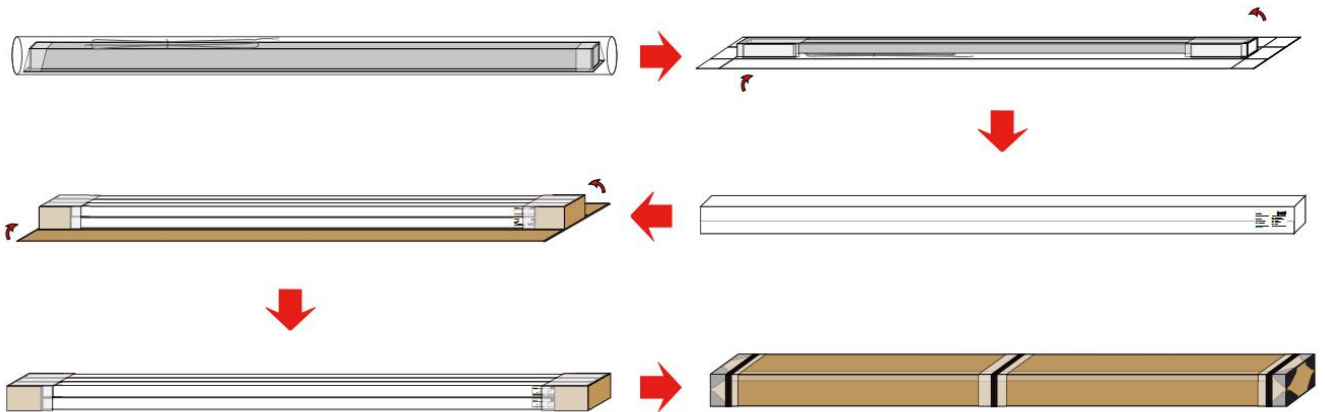

Package

COLORS Individual :

COLORS Whole :