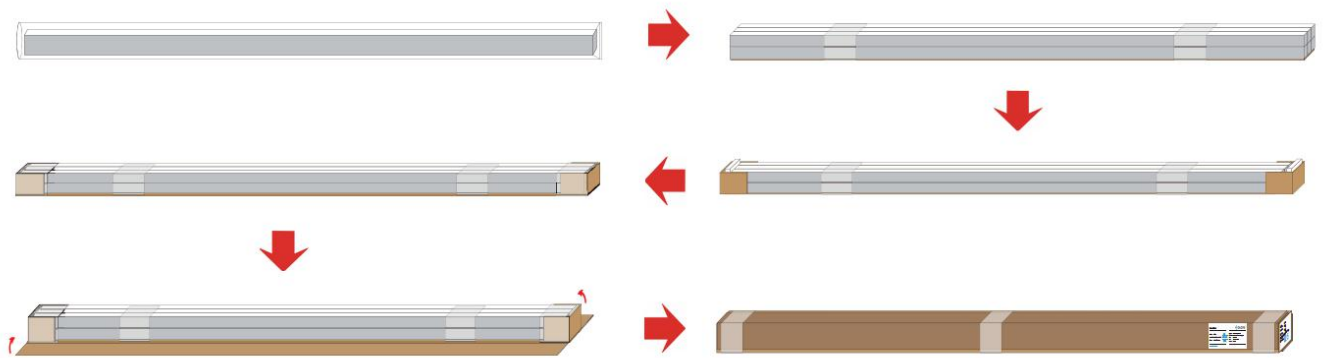

Components	Packaging material	Size(mm)	NW(kg)	GW(kg)	Content
Single piece	Hat box	2560*89*44mm	2.79	3.9	1pcs/box
COLORS Individual	Hat box	2580*207*156mm	16.74	19.74	6pcs/box
COLORS Whole	Paper box	2580*162*147mm	22.32	25.32	6pcs/box