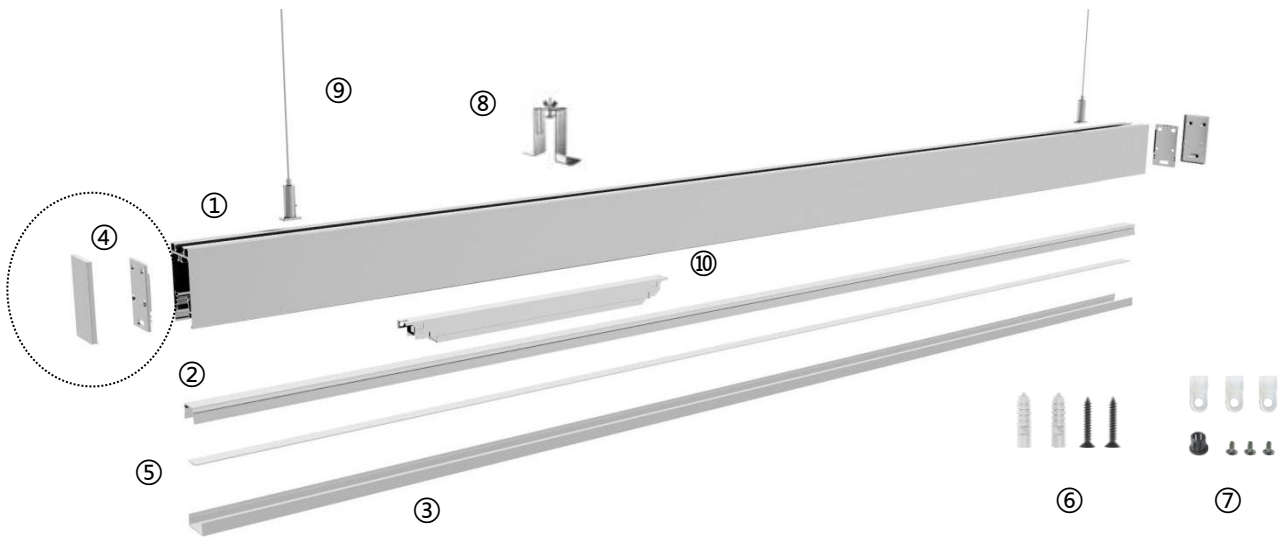

### Features

- Innovative buckle plug, no light leakage
- Carrier tight fit design carrier buckle extremely convenient for installation and maintenance
- Designed in anti-leaky block piece, perfect details
- Provide standard extenders, customizable interconnected corners
- Built-in linear power supply, invisible and beautiful
- Various installation ways: pendant, recessed, surface

## Standard Configuration

Picture	Item	Parameter
	①Profile /②Carrier	Profile weight: 2.0825kg/2.5m Size: L2500*W33*H60mm Material: AL6063-T5 Surface processing: Anodizing
	③Cover	Type: Frosted diffuser Material: PC Light transmittance: 75% Size: L2500*W26.6*H10.2mm PC Feature: The diffuser will extend (shrink) 0.8mm/m when the temperature raises (drops) 10°C.
	④End cap	Model: EC-LS5470(F)FSS Size: L54*W70*H10.5mm
	⑥Install screw	Model: CL-01 Size: M3.5*40mm
	⑦Cable clip	Model: BG-01

## Optional Accessories

Picture	Item	Parameter
	⑤Flexible strip DL8160-24V-8mm	Material: FPC,CCT:2700/3000/3500/4000/5000/6500K; CRI > 80/>90; Voltage: 24V; Power: 15W/m; Lumen: 2015Lm/m; Width: 8mm; Minimum cutting unit: 8LEDs/50mm;
	⑨Pendant cable with junction box	Model: PY-DXXX Junction box L80*W80*H30mm
	⑨Pendant cable without junction box	Model: PN-DXX Steel cable D1.5*2000/4000mm
	⑧Recessed buckle	Model: RE-01 Size: L110*W25*H82mm
	Reflective paper	Model: BG-22 Size: L15000*W10*H0.075mm
	Integrated track cabling accessories	Dimming: CM-03; CM-06 No dimming: CM-04; CM-05
	⑩Power supply	Model: BN-V24-060P-V1 Size: L261*W30*H17mm
	Whole lamp splice	Model: EX-38-S Size: L80*W51*H6mm

## Optical Parameter

D8160-24V-8mm light source, frosted diffuser

1m	312.8,877.3lx	243.14cm
2m	78.20,219.3lx	486.29cm
3m	34.75,97.48lx	729.43cm
5m	12.51,35.09lx	1215.71cm
7m	6.384,17.90lx	1966.01cm
Height	Eavg,Emax	Angle:101.12deg Diameter