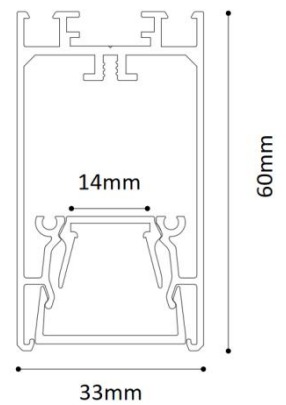

Features

- Innovative buckle plug, no light leakage
- Carrier tight fit design carrier buckle extremely convenient for installation and maintenance
- Designed in anti-leaky block piece, perfect details
- Provide standard extenders, customizable interconnected corners
- Built-in linear power supply, invisible and beautiful
- Various installation ways: pendant, recessed, surface