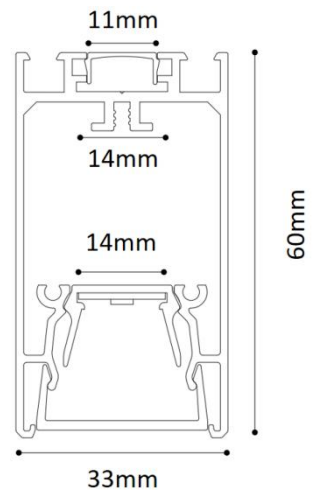

Details

Standard Configuration

Picture	Item	Parameter
	①Profile /②Carrier:	Profile weight: 2.0825kg/2.5m Size: L2500*W33*H60mm Material: AL6063-T5 Surface processing: Anodizing
	③Cover	Type: Frosted diffuser Material: PC ; Light transmittance: 75% Size: L2500*W26.6*H10.2mm PC Feature: The diffuser will extend (shrink) 0.8mm/m when the temperature raises (drops) 10°C.
	④Cover(up ward)	Type: Frosted diffuser Material: PC ; Light transmittance: 75% Size: L2500*W11*H5mm PC Feature: The diffuser will extend (shrink) 0.8mm/m when the temperature raises (drops) 10°C.
	⑤End cap	Model: EC-BS3360FSS Size: L33*W60*H10.5mm
	⑥Install screw	Model: CL-01 Size: M3.5*40mm
	⑦Cable clip	Model: BG-01

Optional Accessories

Picture	Item	Parameter
	⑧Flexible strip DL8160-24V-8mm (lighting downward)	Material: FPC,CCT:2700/3000/3500/4000/5000/6000K; CRI > 80/>90; Voltage: 24V; Power: 15W/m; Lumen: 2015Lm/m; Width: 8mm; Minimum cutting unit: 8LEDs/50mm
	⑨Flexible strip DL880-24V-8mm (lighting upward)	Material: FPC, CCT : 2700/3000/3500/4000/5000/6000K; CRI > 80/>90; Voltage: 24V; Power: 6.6W/m; Lumen: 1050Lm/m; Width: 8mm; Minimum cutting unit: 8LEDs/100mm
	⑩Pendant cable with junction box	Model: PY-DXXX Junction box L80*W80*H30mm
	⑩Pendant cable without junction box	Model: PN-DXX Steel cable D1.5*2000/4000mm
	⑪clip	Model: CP-33
	Pendant rod	Model: PG-IA2 Size: 1-2m
	Reflective paper	Model: BG-13 Size: L15000*W19*H0.188mm
	Integrated track cabling accessories	Dimming: CM-03; CM-06 No dimming: CM-04; CM-05
	Power supply	Model: BN-V24-060P-V1 Size: L329*W30*H17mm
	Whole lamp splice	Model: EX-38-S Size: L80*W51*H6mm

Optical Parameter

DL8160-24V-8mm/DL880-24V-8mm light source, frosted diffuser

1m	312.8,877.3lx	243.14cm
2m	78.20,219.3lx	486.29cm
3m	34.75,97.48lx	729.43cm
5m	12.51,35.09lx	1215.71cm
7m	6.384,17.90lx	1966.01cm
Height	Eavg,Emax	Angle:101.12deg Diameter