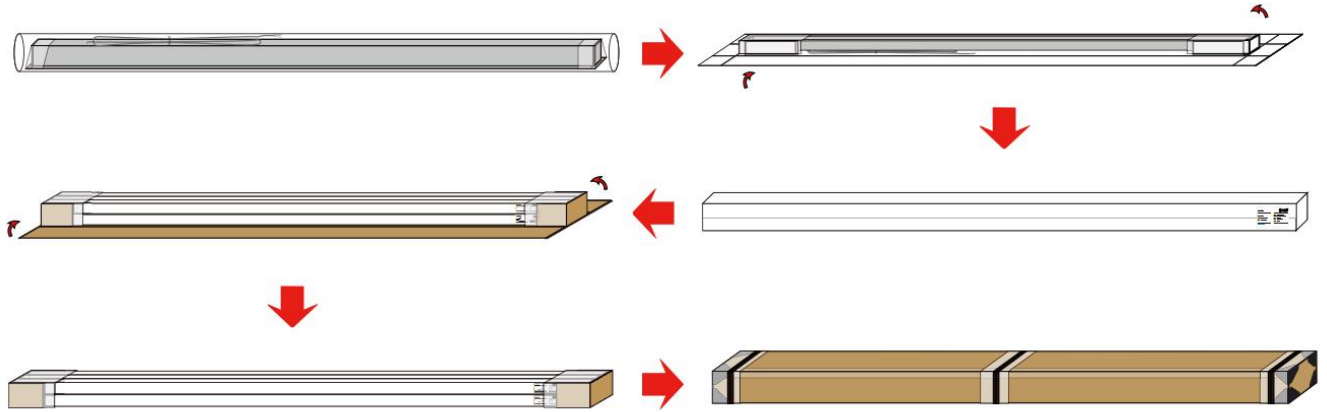

Package

COLORS Individual :

COLORS Whole :