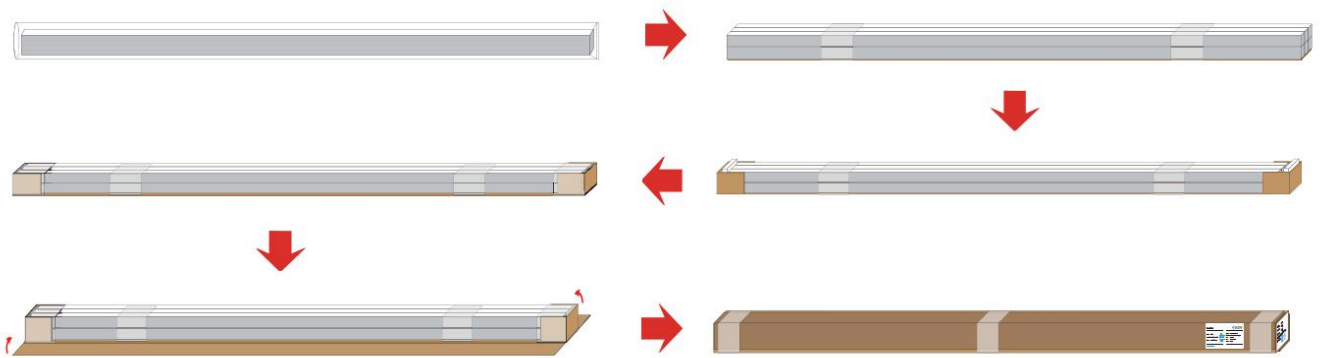

Components	Packaging material	Size(mm)	NW(kg)	GW(kg)	Content
Single piece	Hat box	2560*89*44mm	2.79	3.9	1pcs/box
COLORS Individual	Hat box	2580*207*156mm	16.74	19.74	6pcs/box
COLORS Whole	Paper box	2580*162*147mm	22.32	25.32	6pcs/box