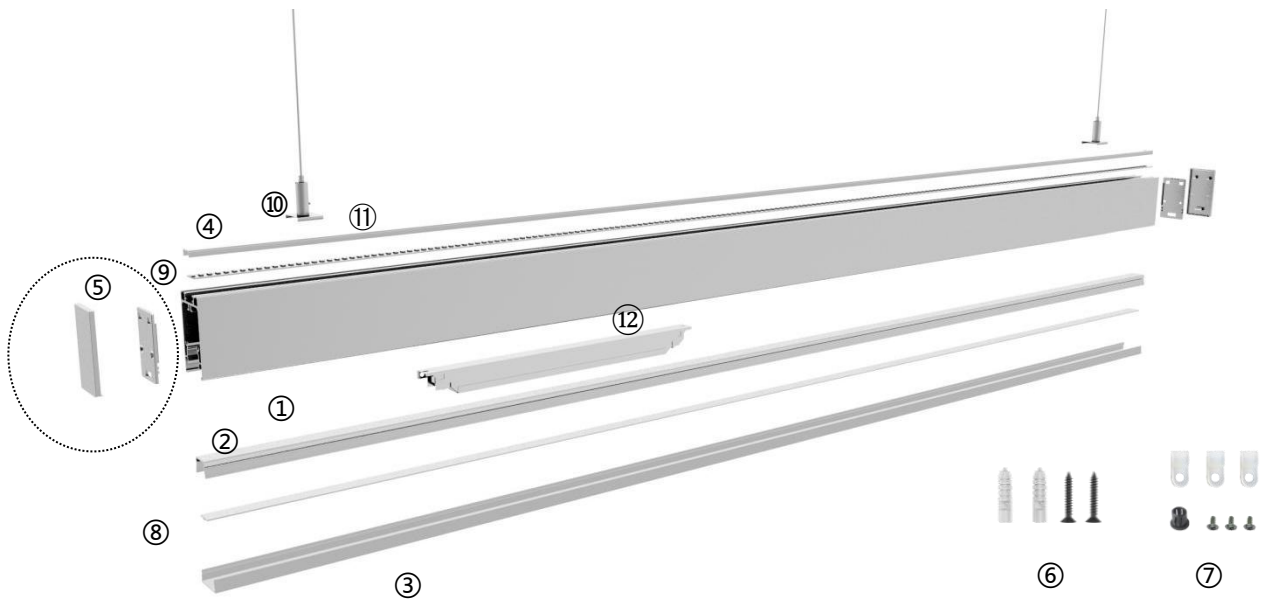

Details

Standard Configuration

Picture	Item	Parameter
	①Profile /②Carrier:	Profile weight: 2.0825kg/2.5m Size: L2500*W33*H60mm Material: AL6063-T5 Surface processing: Anodizing
	③Cover	Type: Frosted diffuser Material: PC ; Light transmittance: 75% Size: L2500*W26.6*H10.2mm PC Feature: The diffuser will extend (shrink) 0.8mm/m when the temperature raises (drops) 10°C.
	④Cover(up ward)	Type: Frosted diffuser Material: PC ; Light transmittance: 75% Size: L2500*W11*H5mm PC Feature: The diffuser will extend (shrink) 0.8mm/m when the temperature raises (drops) 10°C.
	⑤End cap	Model: EC-BS3360FSS Size: L33*W60*H10.5mm
	⑥Install screw	Model: CL-01 Size: M3.5*40mm
	⑦Cable clip	Model: BG-01

Optional Accessories

Picture	Item	Parameter
	⑧Flexible strip DL8160-24V-8mm (lighting downward)	Material: FPC,CCT:2700/3000/3500/4000/5000/6000K; CRI > 80/>90; Voltage: 24V; Power: 15W/m; Lumen: 2015Lm/m; Width: 8mm; Minimum cutting unit: 8LEDs/50mm
	⑨Flexible strip DL880-24V-8mm (lighting upward)	Material: FPC, CCT : 2700/3000/3500/4000/5000/6000K; CRI > 80/>90; Voltage: 24V; Power: 6.6W/m; Lumen: 1050Lm/m; Width: 8mm; Minimum cutting unit: 8LEDs/100mm
	⑩Pendant cable with junction box	Model: PY-DXXX Junction box L80*W80*H30mm
	⑩Pendant cable without junction box	Model: PN-DXX Steel cable D1.5*2000/4000mm
	⑪clip	Model: CP-33
	Pendant rod	Model: PG-IA2 Size: 1-2m
	Reflective paper	Model: BG-13 Size: L15000*W19*H0.188mm
	Integrated track cabling accessories	Dimming: CM-03; CM-06 No dimming: CM-04; CM-05
	Power supply	Model: BN-V24-060P-V1 Size: L329*W30*H17mm
	Whole lamp splice	Model: EX-38-S Size: L80*W51*H6mm

Optical Parameter

DL8160-24V-8mm/DL880-24V-8mm light source, frosted diffuser

1m	312.8,877.3lx	243.14cm
2m	78.20,219.3lx	486.29cm
3m	34.75,97.48lx	729.43cm
5m	12.51,35.09lx	1215.71cm
7m	6.384,17.90lx	1966.01cm
Height	Eavg,Emax	Angle:101.12deg Diameter