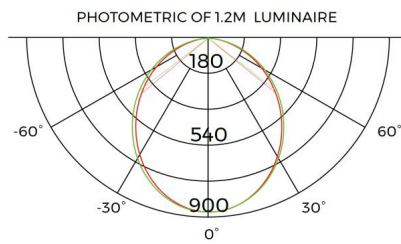

Details

Standard Configuration

Picture	Item	Parameter
	①Profile /②Carrier:	Profile weight: 2.0825kg/2.5m Size: L2500*W33*H60mm Material: AL6063-T5 Surface processing: Anodizing
	③Cover	Type: Frosted diffuser Material: PC ; Light transmittance: 75% Size: L2500*W26.6*H10.2mm PC Feature: The diffuser will extend (shrink) 0.8mm/m when the temperature raises (drops) 10°C.
	④Cover(up ward)	Type: Frosted diffuser Material: PC ; Light transmittance: 75% Size: L2500*W11*H5mm PC Feature: The diffuser will extend (shrink) 0.8mm/m when the temperature raises (drops) 10°C.
	⑤End cap	Model: EC-BS3360FSS Size: L33*W60*H10.5mm
	⑥Install screw	Model: CL-01 Size: M3.5*40mm
	⑦Cable clip	Model: BG-01

Corners

L-type corner (L90- BH3360)

Al6063-T5
L150*W150*H60mm

T-type corner(T90- BH3360)

Al6063-T5
L150*W150*H33mm

X-type corner(X90-BH3360)

Al6063-T5
L150*W150*H33mm

* The corners without light source.

Optical Parameter

DL8160-24V-8mm/DL880-24V-8mm light source, frosted diffuser

1m	312.8,877.3lx	243.14cm
2m	78.20,219.3lx	486.29cm
3m	34.75,97.48lx	729.43cm
5m	12.51,35.09lx	1215.71cm
7m	6.384,17.90lx	1966.01cm
Height	Eavg,Emax	Angle:101.12deg Diameter