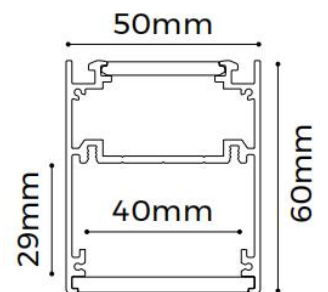

Specification

Curve Lighting System

AH5060-30A45

AH5060-30A45

Features

- Lighting direction : Lighting upward and downward
- Various installation ways: pendant, surface mounted
- Specially designed light source with diffusers producing homogeneous and soft lighting
- Ever-changing shapes generated by means of super free application and connections of lines and arcs
- Flexible diffuser making it easy for installation without connections for over length application and light leakage
- AL6063-T5 aluminum profile with high-quality surface treatment and three optional colors of black, white and silver

Details

Optional Accessories

Picture	Item	Parameter
	①Profile	Profile weight : 1.38kg / D3000mm , 45° Size : 50x60mm , D3000mm , 45 Material : AL6063-T5 Surface processing: Spray
	②Cover	35 cover Size : L20000*W32*H3.5mm 50 cover Size : L20000*W47*H4mm Light transmittance: 60%
	③End cap	Size : L60*W50*H2mm
	④Rigid modular DY8140-24V-20mm-30A23	Material:AL,CCT:1900/2300/2700/3000/3500/4000/5000/6000K ; CRI > 80 ; Voltage : 24V ; Power : 11.6W/pcs ; Lumen : 1300Lm/m ; Width : 20mm ; Minimum cutting unit : 14LEDs ;
	⑤Screw set CL-15	Size : M3.5*50mm

Picture	Item	Parameter
	Pendant cable PN-WA2/4	Steel cable: D1.5*2000\4000mm\maximum load bearing:13Kg
	Pendant cable PN-CA2/4	Size:20AWG\2000mm\maximum load bearing:6.5Kg
	Connect fitting EX-25	Size : L39.5*W20*H12mm
	Clips CP-29	

Optical Parameter

AH5060-30A45 module/DY8140-24V-20mm-30A23 light source, frosted diffuser

Package

Components	Packaging material	Size(mm)	NW(kg)	GW(kg)	Content
30A45	Hat box	1250*370*185mm	16.56	19.56	12pcs/box