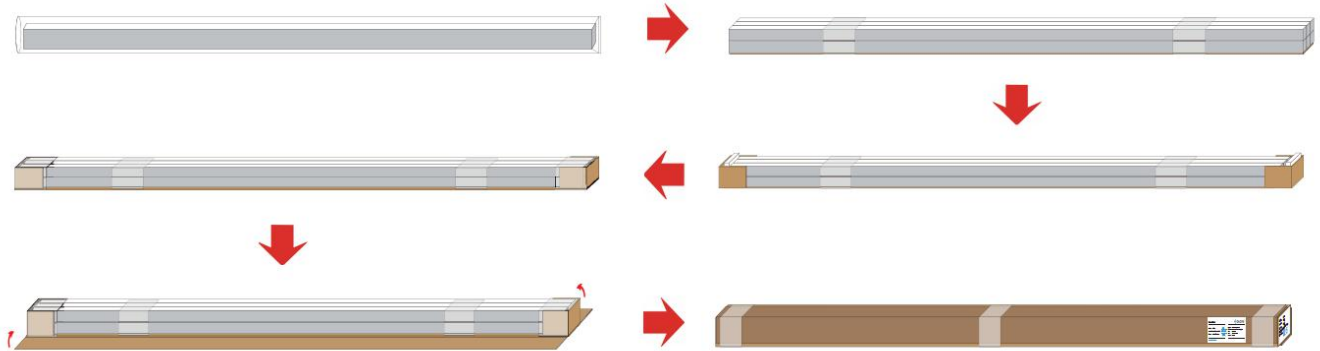

Specification

Curve Lighting System

AH5060-2500

AH5060-2500

Features

- Lighting direction : Lighting upward and downward
- Various installation ways: pendant, surface mounted
- Specially designed light source with diffusers producing homogeneous and soft lighting
- Ever-changing shapes generated by means of super free application and connections of lines and arcs
- Flexible diffuser making it easy for installation without connections for over length application and light leakage
- AL6063-T5 aluminum profile with high-quality surface treatment and three optional colors of black, white and silver

Details

Optional Accessories

Picture	Item	Parameter
	① Profile	Profile weight : 2.88kg / 2500mm Size : 50x60x2500mm Material : AL6063-T5 Surface processing: Spray
	② Cover	35 cover Size : L20000*W32*H3.5mm 50 cover Size : L20000*W47*H4mm Light transmittance: 60%
	③ End cap	Size : L60*W50*H2mm
	④ Rigid modular DY8140-24V-20mm	Material:AL,CCT:1900/2300/2700/3000/3500/4000/5000/6000K ; CRI > 80 ; Voltage : 24V ; Power : 9.6W/pcs ; Lumen : 1060Lm/PCS ; Width : 20mm ; Minimum cutting unit : 14LEDs/100mm ;
	④ Flexible modular DT8140-24V-20mm	Material:AL,CCT:1900/2300/2700/3000/3500/4000/5000/6000K ; CRI > 80 ; Voltage : 24V ; Power : 19.2W/M ; Lumen : 2490Lm/m ; Width : 20mm ; Minimum cutting unit : 14LEDs/100mm ;

Picture	Item	Parameter
	Pendant cable PN-WA2/4	Steel cable: D1.5*2000\4000mm\maximum load bearing:13Kg
	Pendant cable PN-CA2/4	Size:20AWG\2000mm\maximum load bearing:6.5Kg
	Connect fitting EX-25	Size : L39.5*W20*H12mm
	Clips CP-29	
	⑤Screw set CL-15	Size : M3.5*50mm

Optical Parameter

AH5060-1000 module/DT8140-24V-20mm light source, frosted diffuser

Package

Components	Packaging material	Size(mm)	NW(kg)	GW(kg)	Content
2500	Hat box	2580*189*173mm	24	27	8pcs/box