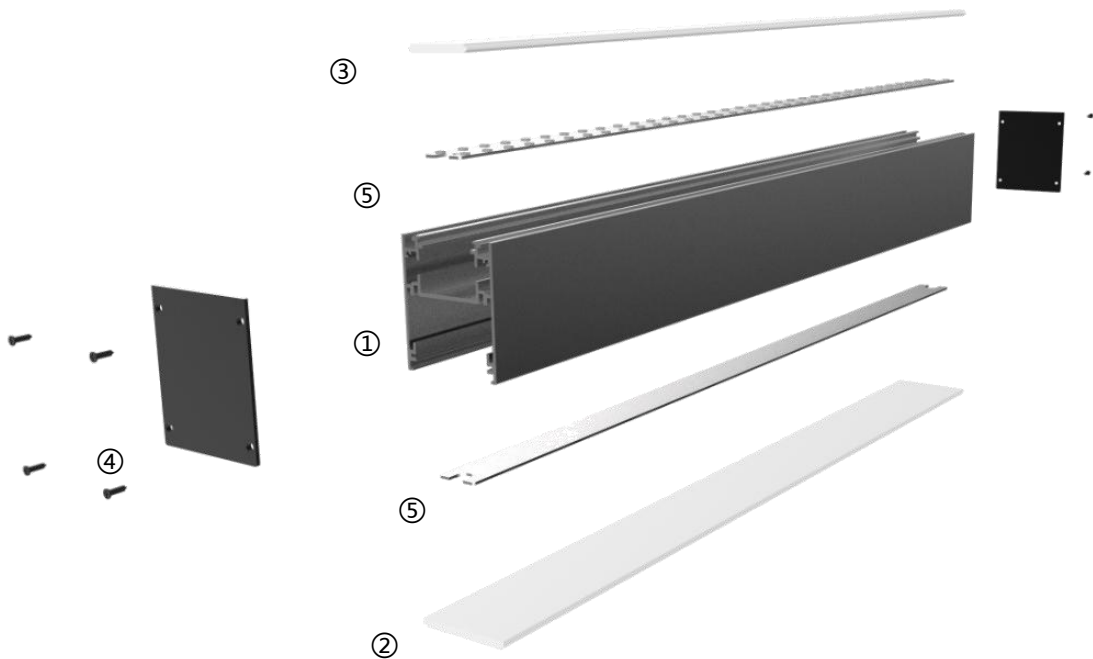

Specification

Curve Lighting System

AH5060-2500

AH5060-2500

Features

- Lighting direction : Lighting upward and downward
- Various installation ways: pendant, surface mounted
- Specially designed light source with diffusers producing homogeneous and soft lighting
- Ever-changing shapes generated by means of super free application and connections of lines and arcs
- Flexible diffuser making it easy for installation without connections for over length application and light leakage
- AL6063-T5 aluminum profile with high-quality surface treatment and three optional colors of black, white and silver

Details

Optional Accessories

Picture	Item	Parameter
	① Profile	Profile weight : 2.88kg / 2500mm Size : 50x60x2500mm Material : AL6063-T5 Surface processing: Spray
	② Cover	35 cover Size : L20000*W32*H3.5mm 50 cover Size : L20000*W47*H4mm Light transmittance: 60%
	③ End cap	Size : L60*W50*H2mm
	④ Rigid modular DY8140-24V-20mm	Material:AL,CCT:1900/2300/2700/3000/3500/4000/5000/6000K ; CRI > 80 ; Voltage : 24V ; Power : 9.6W/pcs ; Lumen : 1060Lm/PCS ; Width : 20mm ; Minimum cutting unit : 14LEDs/100mm ;
	④ Flexible modular DT8140-24V-20mm	Material:AL,CCT:1900/2300/2700/3000/3500/4000/5000/6000K ; CRI > 80 ; Voltage : 24V ; Power : 19.2W/M ; Lumen : 2490Lm/m ; Width : 20mm ; Minimum cutting unit : 14LEDs/100mm ;

Picture	Item	Parameter
	Pendant cable PN-WA2/4	Steel cable: D1.5*2000\4000mm\maximum load bearing:13Kg
	Pendant cable PN-CA2/4	Size:20AWG\2000mm\maximum load bearing:6.5Kg
	Connect fitting EX-25	Size : L39.5*W20*H12mm
	Clips CP-29	
	⑤Screw set CL-15	Size : M3.5*50mm

Optical Parameter

AH5060-1000 module/DT8140-24V-20mm light source, frosted diffuser

Package

Components	Packaging material	Size(mm)	NW(kg)	GW(kg)	Content
2500	Hat box	2580*189*173mm	24	27	8pcs/box