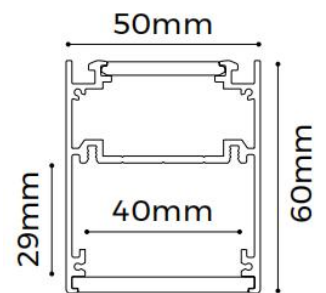

Specification

Curve Lighting System

AH5060-2500

AH5060-2500

Features

- Lighting direction : Lighting upward and downward
- Various installation ways: pendant, surface mounted
- Specially designed light source with diffusers producing homogeneous and soft lighting
- Ever-changing shapes generated by means of super free application and connections of lines and arcs
- Flexible diffuser making it easy for installation without connections for over length application and light leakage
- AL6063-T5 aluminum profile with high-quality surface treatment and three optional colors of black, white and silver

Details

Optional Accessories

Picture	Item	Parameter
	① Profile	Profile weight : 2.88kg / 2500mm Size : 50x60x2500mm Material : AL6063-T5 Surface processing: Spray
	② Cover	35 cover Size : L20000*W32*H3.5mm 50 cover Size : L20000*W47*H4mm Light transmittance: 60%
	③ End cap	Size : L60*W50*H2mm
	④ Rigid modular DY8140-24V-20mm	Material:AL,CCT:1900/2300/2700/3000/3500/4000/5000/6000K ; CRI > 80 ; Voltage : 24V ; Power : 9.6W/pcs ; Lumen : 1060Lm/PCS ; Width : 20mm ; Minimum cutting unit : 14LEDs/100mm ;
	④ Flexible modular DT8140-24V-20mm	Material:AL,CCT:1900/2300/2700/3000/3500/4000/5000/6000K ; CRI > 80 ; Voltage : 24V ; Power : 19.2W/M ; Lumen : 2490Lm/m ; Width : 20mm ; Minimum cutting unit : 14LEDs/100mm ;

Picture	Item	Parameter
	Pendant cable PN-WA2/4	Steel cable: D1.5*2000\4000mm\maximum load bearing:13Kg
	Pendant cable PN-CA2/4	Size:20AWG\2000mm\maximum load bearing:6.5Kg
	Connect fitting EX-25	Size : L39.5*W20*H12mm
	Clips CP-29	
	⑤Screw set CL-15	Size : M3.5*50mm

Optical Parameter

AH5060-1000 module/DT8140-24V-20mm light source, frosted diffuser

Package

Components	Packaging material	Size(mm)	NW(kg)	GW(kg)	Content
2500	Hat box	2580*189*173mm	24	27	8pcs/box